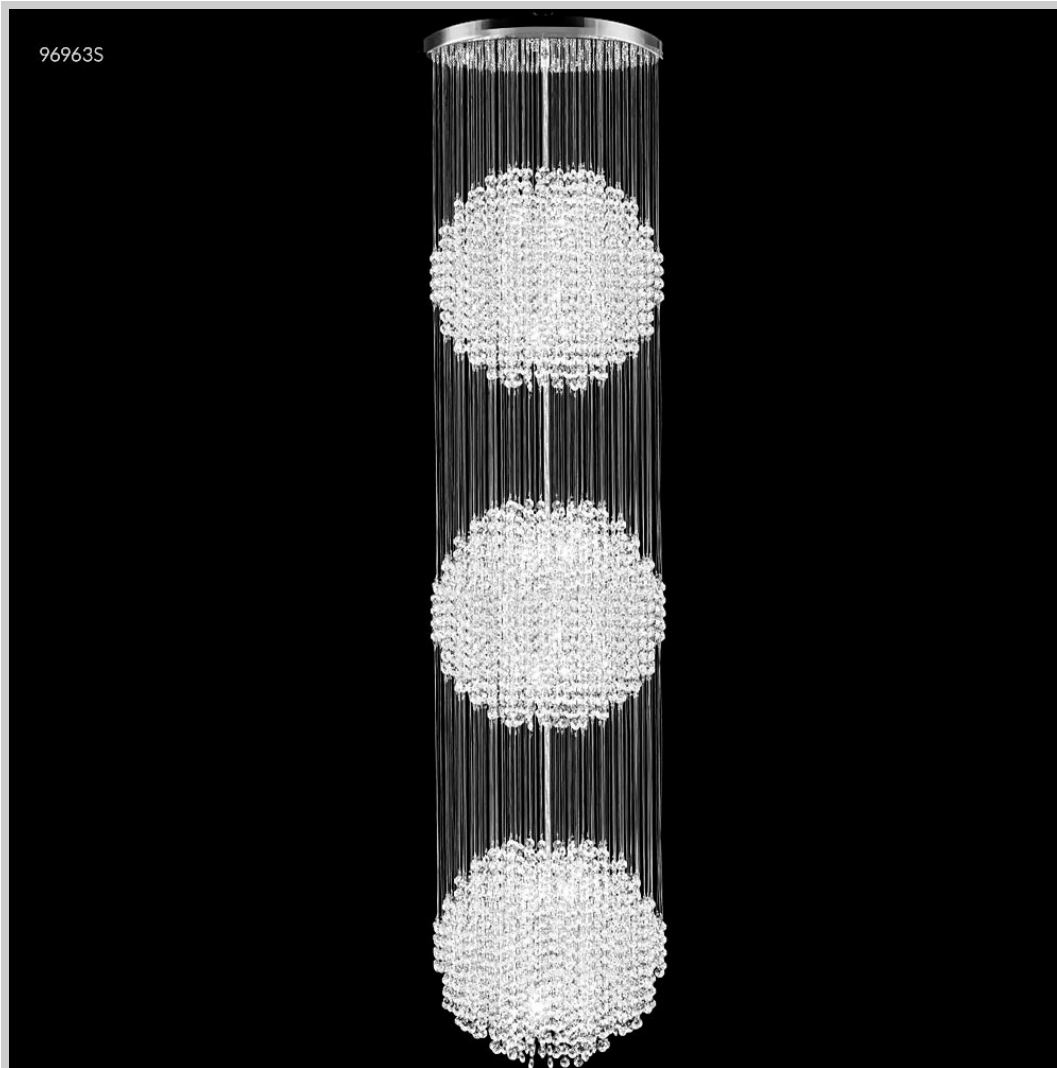

james r. moder® / moder® IMPACT™ CRYSTAL CHANDELIER *Fashion*
BEVERLY HILLS • NEW YORK • PARIS • LONDON • TOKYO • VANCOUVER

Model #: **96963S11**

Galaxy Collection

Specifications

SKU: 96963S11

Finish: Silver

Crystal: SPECTRA CRYSTAL by Swarovski (Clear)

Arms: N/A

Shades: N/A

H: 63.0 D/L: 14.0 W: N/A

Extends: N/A (inches)

Hanging Weight: 40 (lbs)

Number of Bulbs: 18

Type of Bulbs: E12