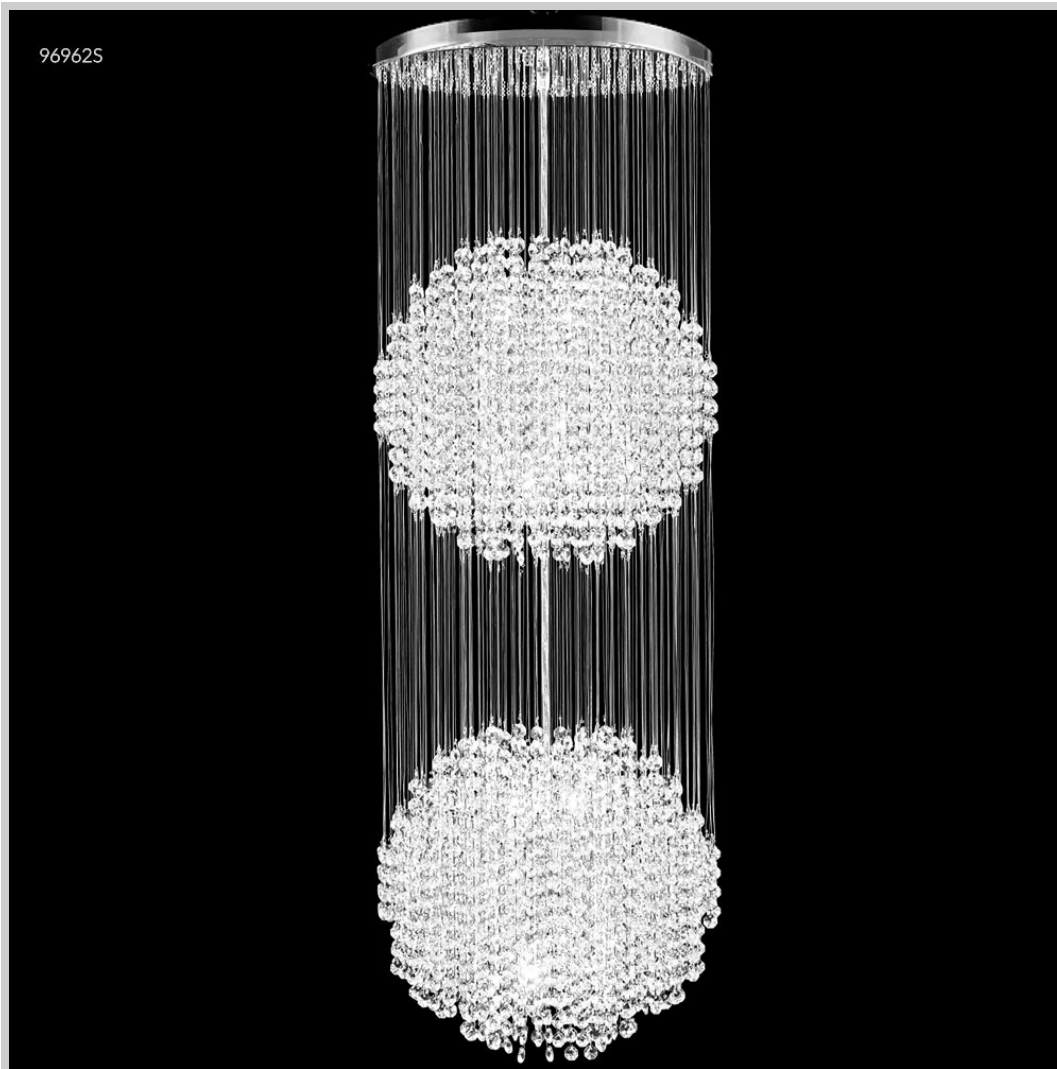

james r. moder® / *moder*® **IMPACT™** CRYSTAL CHANDELIER *Fashion*
BEVERLY HILLS • NEW YORK • PARIS • LONDON • TOKYO • VANCOUVER

Model #: **96962S11**

Galaxy Collection

Specifications

SKU: 96962S11

Finish: Silver

Crystal: SPECTRA CRYSTAL by Swarovski (Clear)

Arms: N/A

Shades: N/A

H: 42.0 D/L: 14.0 W: N/A

Extends: N/A (inches)

Hanging Weight: 31 (lbs)

Number of Bulbs: 12

Type of Bulbs: E12