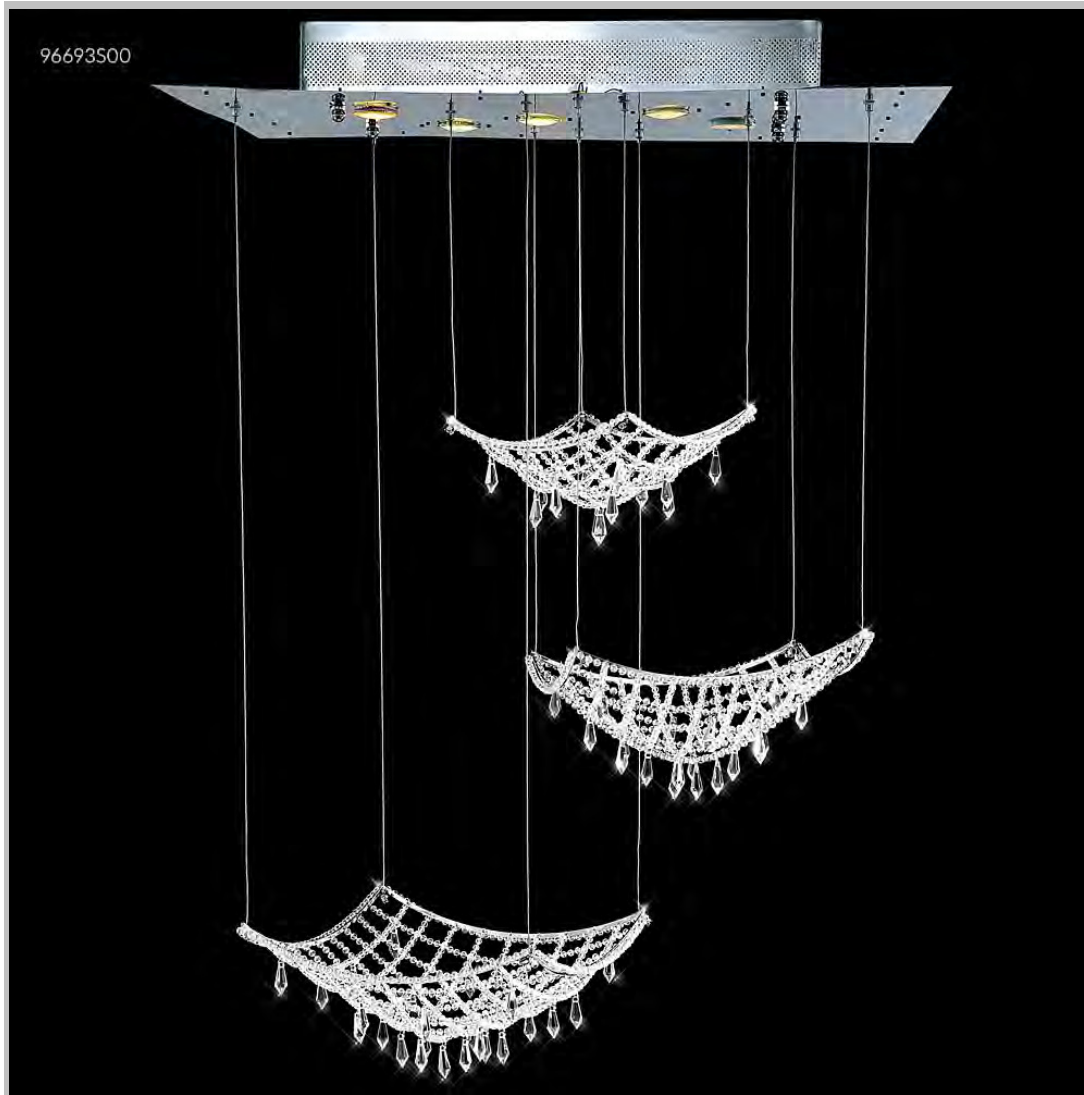

james r. moder® / *moder's* **IMPACT**™ CRYSTAL CHANDELIER *Fashion*
BEVERLY HILLS • NEW YORK • PARIS • LONDON • TOKYO • VANCOUVER

Model #: **96693500**

Net Collection

Specifications

SKU: 96693500

Finish: Silver

Crystal: Swarovski crystals (Clear)

Arms: N/A

Shades: N/A

H: 34 D/L: 31 W: 22 Extends: N/A (inches)

Hanging Weight: 24 (lbs)

Number of Bulbs: 5

Type of Bulbs: GU10

Circuits: 1

Voltage: 120

Max Wattage: 35

LED: N/A

*Note: Photo is representative of this model
but may vary in crystal, finish, or shade options*

Call **1-800-840-7158**

**for prices, to view, order and locate your
closest JRM Crystal Gallery Showroom.**