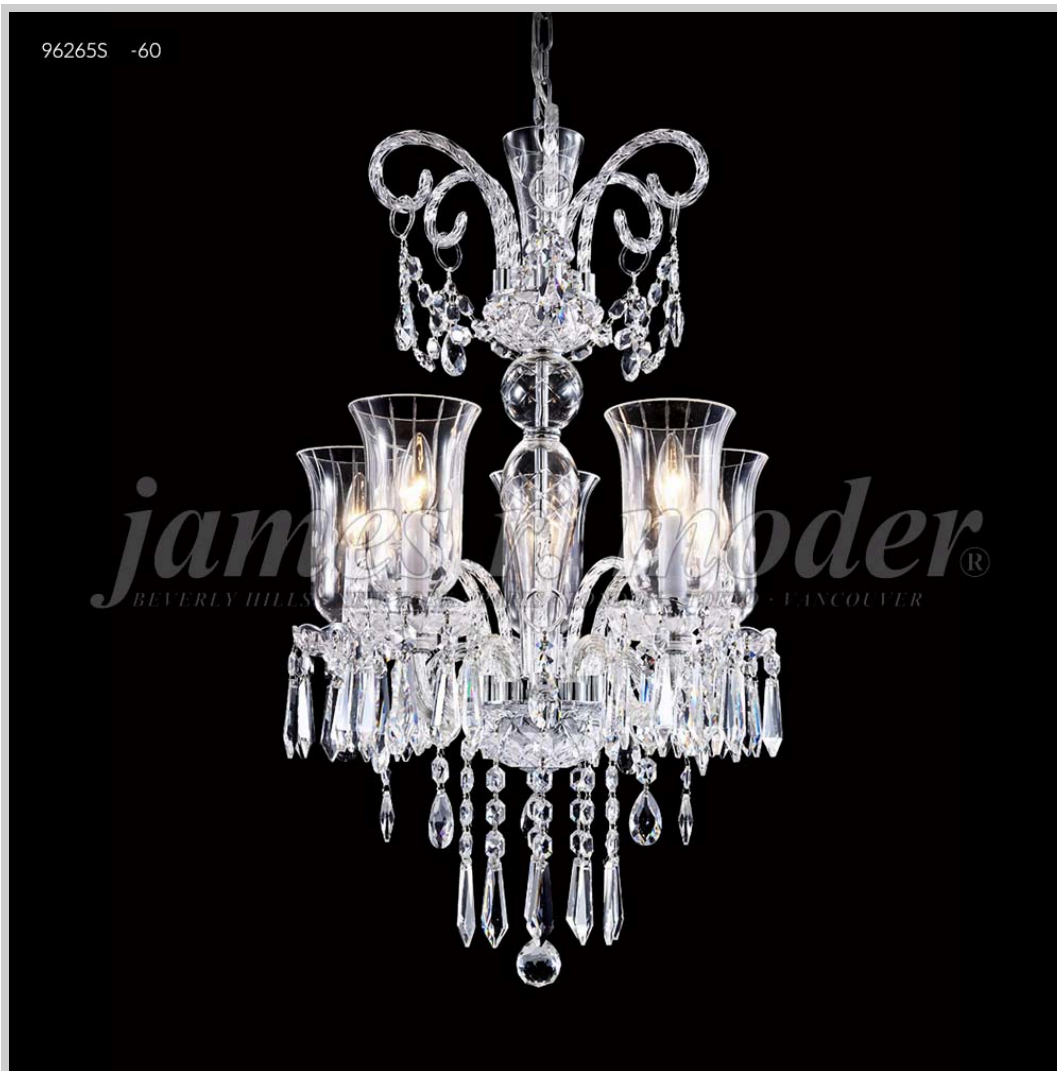

**james r. moder® / moder® IMPACT™ CRYSTAL CHANDELIER *Fashion***  
**BEVERLY HILLS • NEW YORK • PARIS • LONDON • TOKYO • VANCOUVER**

Model #: **96265S77-95**

**Venetian Collection**

Specifications

SKU: 96265S77-95

Finish: Silver

Crystal: moder® AUSTRIA - Clear

Arms: 5

Shades: Non-tilt Shantung Silk Shade

H: 31 D/L: 20 W: N/A Extends: N/A (inches)

Hanging Weight: 12 (lbs)

Number of Bulbs: 5

Type of Bulbs: E12