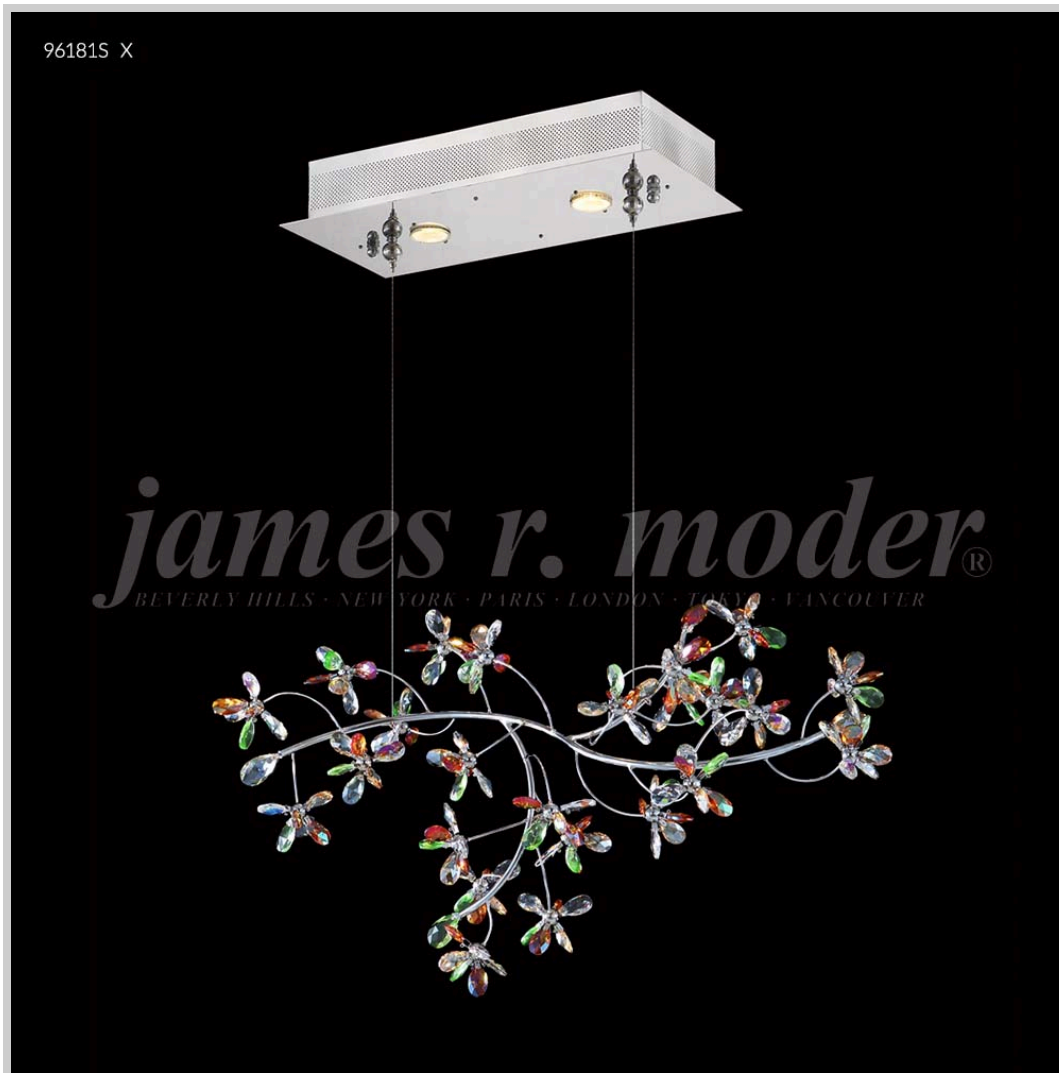

james r. moder® / moder® IMPACT™ CRYSTAL CHANDELIER *Fashion*
BEVERLY HILLS • NEW YORK • PARIS • LONDON • TOKYO • VANCOUVER

Model #: **96181S77**

Continental Fashion Collection

Specifications

SKU: 96181S77

Finish: Silver

Crystal: moder® AUSTRIA - Clear

Arms: N/A

Shades: N/A

H: 15 D/L: 29 W: 9 Extends: N/A (inches)

Hanging Weight: 13 (lbs)

Number of Bulbs: 2

Type of Bulbs: MR16/GU10 base