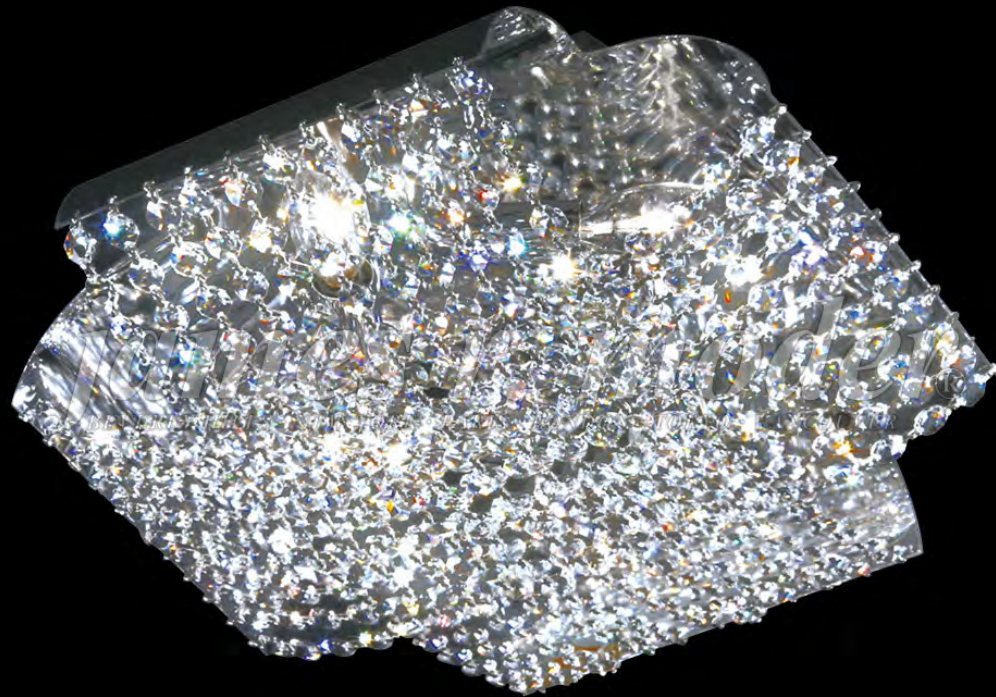

james r. moder® / *moder's* **IMPACT**™ CRYSTAL CHANDELIER *Fashion*
BEVERLY HILLS • NEW YORK • PARIS • LONDON • TOKYO • VANCOUVER

95644S00

Model #: **95644S00**
Eclipse Fashion Collection

Specifications

SKU: 95644S00

Finish: Silver

Crystal: Swarovski crystals (Clear)

Arms: N/A

Shades: N/A

H: 6 D/L: 14 W: N/A Extends: N/A (inches)

Hanging Weight: 6 (lbs)

Number of Bulbs: 4