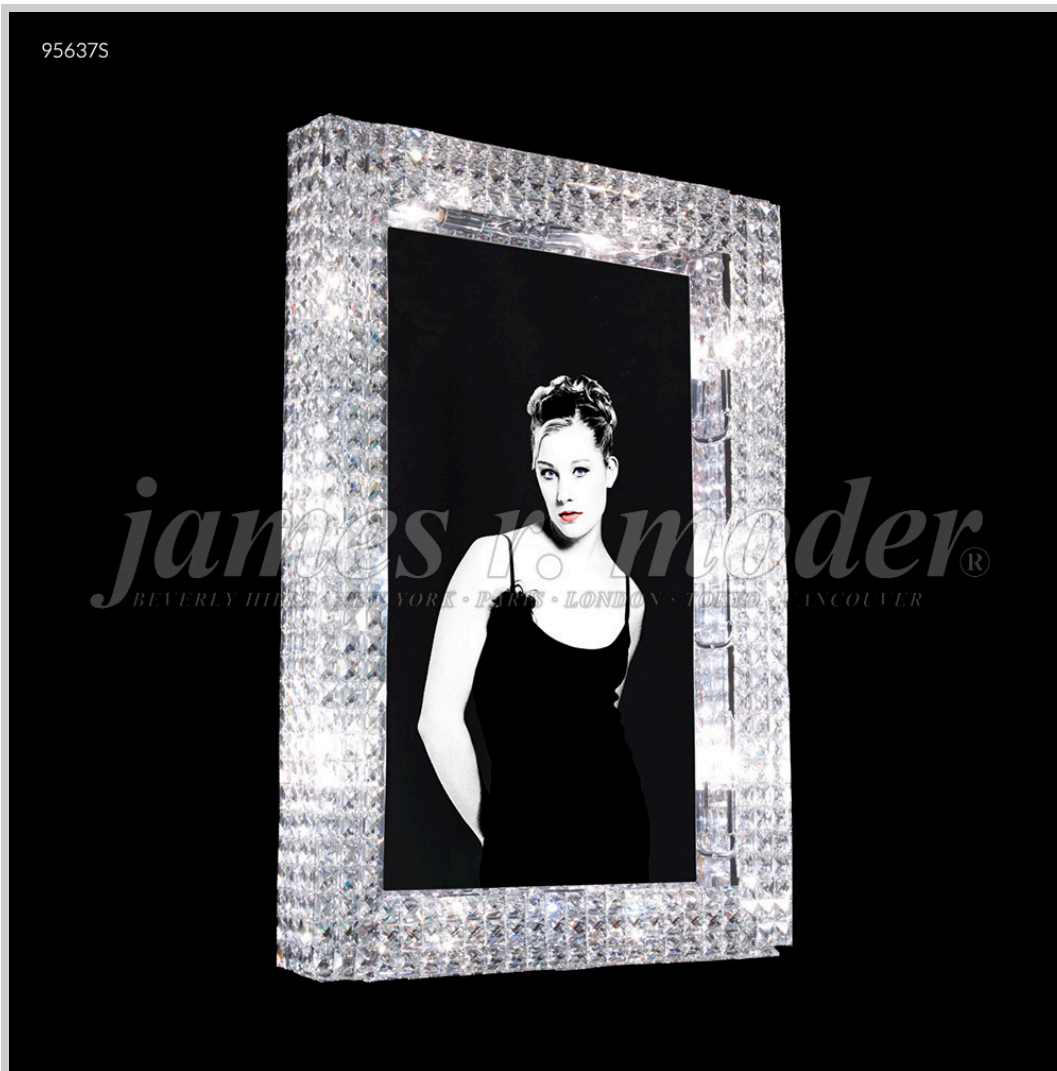

james r. moder® / moder® IMPACT™ CRYSTAL CHANDELIER *Fashion*
BEVERLY HILLS • NEW YORK • PARIS • LONDON • TOKYO • VANCOUVER

95637S

Model #: **95637S77**

Eclipse Fashion Collection

Specifications

SKU: 95637S77

Finish: Silver

Crystal: moder® AUSTRIA - Clear

Arms: N/A

Shades: N/A

H: 30 D/L: 22 W: N/A Extends: 4 (inches)

Hanging Weight: 45 (lbs)

Number of Bulbs: 10

Type of Bulbs: E12