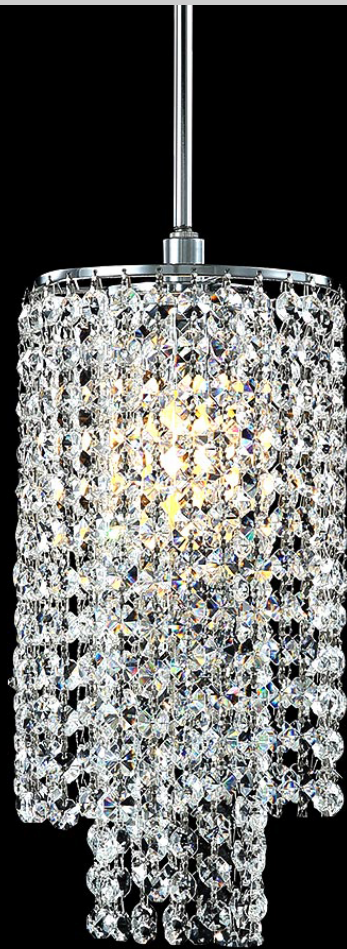

james r. moder® / *moder*® **IMPACT™** CRYSTAL CHANDELIER *Fashion*
BEVERLY HILLS • NEW YORK • PARIS • LONDON • TOKYO • VANCOUVER

41041S

Model #: **41041S77**
Contemporary Collection

Specifications

SKU: 41041S77

Finish: Silver

Crystal: *moder*® AUSTRIA - Clear

Arms: N/A

Shades:

H: 12 D/L: 6 W: N/A Extends: N/A (inches)

Hanging Weight: 5 (lbs)

Number of Bulbs: 1

Type of Bulbs: E12

Circuits: 1

Voltage: 120

Max Wattage: 60

LED: N/A

Note: Photo is representative of this model but may vary in crystal, finish, or shade options.

Call **1-800-840-7158**
for prices, to view, order and locate your
closest JRM Crystal Gallery Showroom.