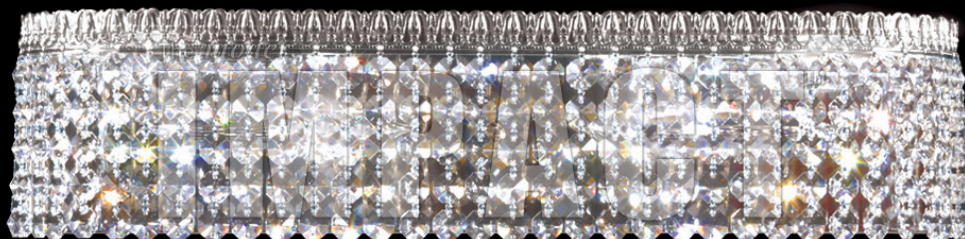

james r. moder® / *moder*® **IMPACT™** CRYSTAL CHANDELIER *Fashion*
BEVERLY HILLS • NEW YORK • PARIS • LONDON • TOKYO • VANCOUVER

40536S

Model #: **40536S77**

Imperial Collection

Specifications

SKU: 40536S77

Finish: Silver

Crystal: *moder*® AUSTRIA - Clear

Arms: N/A

Shades: N/A

H: 5 D/L: 20 W: N/A Extends: 5 (inches)

Hanging Weight: 6 (lbs)

Number of Bulbs: 4

Type of Bulbs: E12