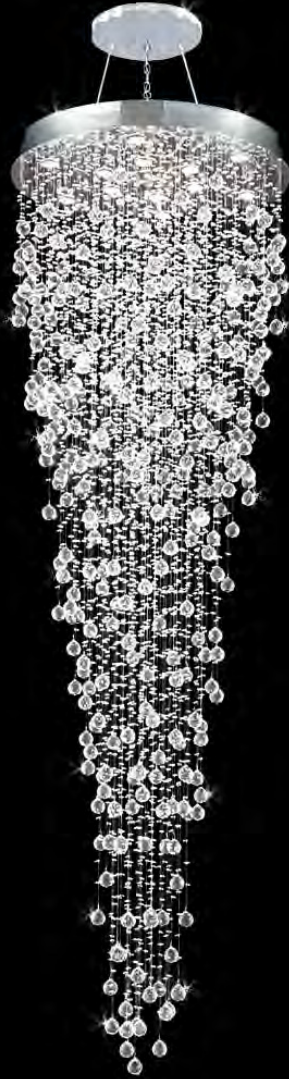

james r. moder® / *moder's* **IMPACT™** CRYSTAL CHANDELIER *Fashion*
BEVERLY HILLS • NEW YORK • PARIS • LONDON • TOKYO • VANCOUVER

40418S22

Model #: **40418S22**
Crystal Rain Collection

Specifications

SKU: 40418S22

Finish: Silver

Crystal: IMPERIAL Crystal (Clear)

Arms: N/A

Shades: N/A

H: 96 D/L: 32 W: N/A Extends: N/A (inches)

Hanging Weight: 114 (lbs)

Number of Bulbs: 12

Type of Bulbs: MR16/GU10 base

Circuits: 1

Voltage: 120

Max Wattage: 35

LED: N/A

*Note: Photo is representative of this model
but may vary in crystal, finish, or shade options*

Call **1-800-840-7158**
for prices, to view, order and locate your
closest JRM Crystal Gallery Showroom.