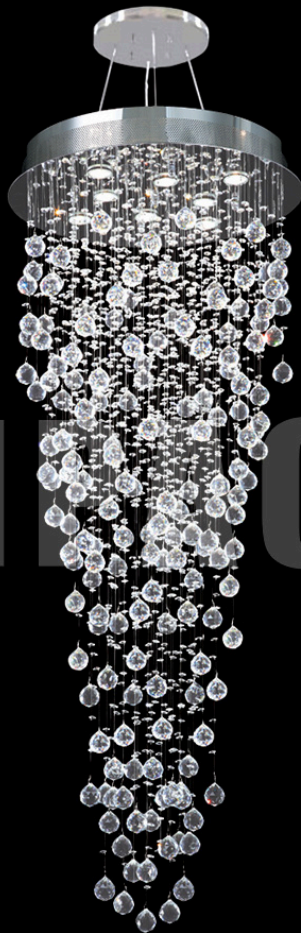

**james r. moder® / moder® IMPACT™ CRYSTAL CHANDELIER *Fashion***  
**BEVERLY HILLS • NEW YORK • PARIS • LONDON • TOKYO • VANCOUVER**

40414S

Model #: **40414S77**  
Crystal Rain Collection

Specifications

SKU: 40414S77

Finish: Silver

Crystal: moder® AUSTRIA - Clear

Arms: N/A

Shades: N/A

H: 62 D/L: 24 W: N/A Extends: N/A (inches)

Hanging Weight: 65 (lbs)

Number of Bulbs: 8

Type of Bulbs: MR16/GU10 base

Circuits: 1

Voltage: 120

Max Wattage: 35

LED: N/A

*Note: Photo is representative of this model but may vary in crystal, finish, or shade options.*

Call **1-800-840-7158**  
for prices, to view, order and locate your  
closest JRM Crystal Gallery Showroom.