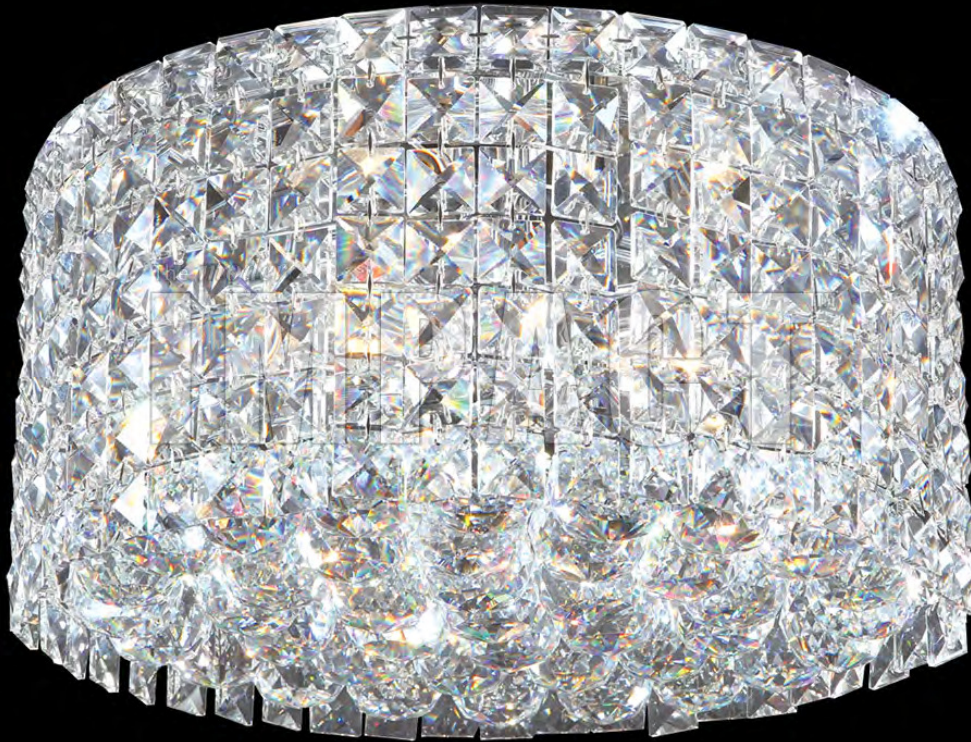

james r. moder® / *moder's* **IMPACT**™ CRYSTAL CHANDELIER *Fashion*
BEVERLY HILLS • NEW YORK • PARIS • LONDON • TOKYO • VANCOUVER

40383S22

Model #: **40383S22**
Contemporary Collection

Specifications

SKU: 40383S22

Finish: Silver

Crystal: IMPERIAL Crystal (Clear)

Arms: N/A

Shades: N/A

H: 8 D/L: 14 W: N/A Extends: N/A (inches)

Hanging Weight: 19 (lbs)

Number of Bulbs: 3

Type of Bulbs: E12