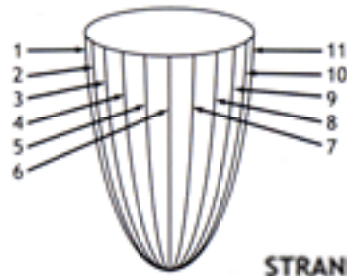

TEKNO MINI® DELTA COLLECTION

94920S

Instructions:

For your desired patterns, please indicate the Crystal Quality & color codes in the octagonal spaces provided, (using the color codes in this catalog).

STRANDS:

CRYSTAL QUALITY OPTIONS

STRASS® Swarovski® Crystal (-00)	Bordeaux (-0B)	Light Topaz (-0E)	Antique Green (-0G)	Violet (-0M)	Rosaline (-0R)	Medium Sapphire (-0S)	Golden Teak (-0T)
IMPERIAL™ Crystal (-22)	Burgandy (-2B)	Amber (-2E)	Green (-2G)	Amethyst (-2M)	Rosa (-2R)	Sapphire (-2S)	Topaz (-2T)
STRASS® Swarovski® Crystal (-00)	Light Peridot (-0L)	Emerald (-0D)	Blue Violet (-0V)	Blue AB (-0C)	Jet (Black) (-0J)	Topaz (-0Z)	Clear (-00)
IMPERIAL™ Crystal (-22)							Clear (-22)